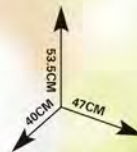

HM331501

DESC:	DESK
PRODUCT SIZE:	54X35X16.3CM
PCS/CTN:	6PCS
MEASURE:	55X51X71CM
CBM:	0.199'
G.W.:	12.5KG
N.W.:	10.8KG

HM347318

DESC:	EASEL
PRODUCT SIZE:	55X14.5X83.3CM
PCS/CTN:	3PCS
MEASURE:	56X45.5X85CM
CBM:	0.216'
G.W.:	15.4KG
N.W.:	13.6KG

Product size:
54.5x30.5x80cm

HM300191

DESC:	EASEL
PRODUCT SIZE:	32X7.3X52.3CM
PCS/CTN:	12PCS
MEASURE:	91X33X54CM
CBM:	0.162'
G.W.:	22KG
N.W.:	20KG

Product size:
44.5x38x94.5cm

HM347686

DESC: ART CENTRE
 PRODUCT SIZE: 61.8X7X40CM
 PCS/CTN: 12PCS
 MEASURE: 86.5X41.5X63.5CM
 CBM: 0.227'
 G.W.: 27KG
 N.W.: 26KG