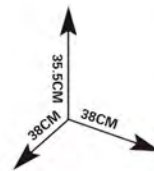

HM331501

DESC:	DESK
PRODUCT SIZE:	54X35X16.3CM
PCS/CTN:	6PCS
MEASURE:	55X51X71CM
CBM:	0.199'
G.W.:	12.5KG
N.W.:	10.8KG

HM347318

DESC:	EASEL
PRODUCT SIZE:	55X14.5X83.3CM
PCS/CTN:	3PCS
MEASURE:	56X45.5X85CM
CBM:	0.216'
G.W.:	15.4KG
N.W.:	13.6KG

Product size:
54.5x30.5x80cm

HM300191

DESC:	EASEL
PRODUCT SIZE:	32X7.3X52.3CM
PCS/CTN:	12PCS
MEASURE:	91X33X54CM
CBM:	0.162'
G.W.:	22KG
N.W.:	20KG

Product size:
44.5x38x94.5cm

HM347686

DESC: ART CENTRE
 PRODUCT SIZE: 61.8X7X40CM
 PCS/CTN: 12PCS
 MEASURE: 86.5X41.5X63.5CM
 CBM: 0.227'
 G.W.: 27KG
 N.W.: 26KG

HM347702

DESC: PROJECTOR DESK
 PRODUCT SIZE: 63X9.2X47.5CM
 PCS/CTN: 6PCS
 MEASURE: 58X49X65CM
 CBM: 0.184'
 G.W.: 18KG
 N.W.: 16.4KG

With 6 card!

The blackboard

With 6 picture discs, each with 6 images!

HM347959

DESC: PROJECTOR DESK
 PRODUCT SIZE: 50X9X38.5CM
 PCS/CTN: 10PCS
 MEASURE: 92.5X39.5X52CM
 CBM: 0.227'
 G.W.: 13.4KG
 N.W.: 11.7KG

HM801251

DESC:	DESK
PRODUCT SIZE:	52X11X65CM
PCS/CTN:	5PCS
MEASURE:	66X57X53.5CM
CBM:	0.201'
G.W.:	13.8KG
N.W.:	12KG