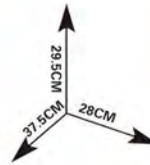

Product size:
54.5x30.5x80cm

HM300191

DESC:	EASEL
PRODUCT SIZE:	32X7.3X52.3CM
PCS/CTN:	12PCS
MEASURE:	91X33X54CM
CBM:	0.162'
G.W.:	22KG
N.W.:	20KG

Product size:
44.5x38x94.5cm

HM347686

DESC: ART CENTRE
 PRODUCT SIZE: 61.8X7X40CM
 PCS/CTN: 12PCS
 MEASURE: 86.5X41.5X63.5CM
 CBM: 0.227'
 G.W.: 27KG
 N.W.: 26KG

HM347960

DESC:	DESK
PRODUCT SIZE:	52X11X65CM
PCS/CTN:	5PCS
MEASURE:	66X57X53.5CM
CBM:	0.201'
G.W.:	13.8KG
N.W.:	12KG

HM307402

DESC:	LEARNING EASEL
PRODUCT SIZE:	50X31.5X5CM
PCS/CTN:	18PCS
MEASURE:	94.5X32X52CM
CBM:	0.157'
G.W.:	27KG
N.W.:	25KG

HM307400

DESC: LEARNING EASEL
 PRODUCT SIZE: 45X29X4.5CM
 PCS/CTN: 24PCS
 MEASURE: 58X46X60CM
 CBM: 0.16'
 G.W.: 33KG
 N.W.: 31KG

With 6 picture discs, each with 6 images!

include 84 PCS

HM308117

DESC: PROJECTOR DESK
 PRODUCT SIZE: 75.5X50.5X10.5CM
 PCS/CTN: 6PCS
 MEASURE: 63x51.5x77.5CM
 CBM: 0.253'
 G.W.: 22KG
 N.W.: 20KG