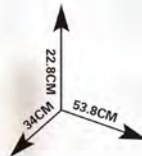

Product size:
54.5x30.5x80cm

HM300191

DESC:	EASEL
PRODUCT SIZE:	32X7.3X52.3CM
PCS/CTN:	12PCS
MEASURE:	91X33X54CM
CBM:	0.162'
G.W.:	22KG
N.W.:	20KG

Product size:
44.5x38x94.5cm

HM347686

DESC: ART CENTRE
 PRODUCT SIZE: 61.8X7X40CM
 PCS/CTN: 12PCS
 MEASURE: 86.5X41.5X63.5CM
 CBM: 0.227'
 G.W.: 27KG
 N.W.: 26KG

DESC: PROJECTOR DESK
 PRODUCT SIZE: 50X9X38.5CM
 PCS/CTN: 10PCS
 MEASURE: 92.5X39.5X52CM
 CBM: 0.227'
 G.W.: 13.4KG
 N.W.: 11.7KG

HM801251

DESC:	DESK
PRODUCT SIZE:	52X11X65CM
PCS/CTN:	5PCS
MEASURE:	66X57X53.5CM
CBM:	0.201'
G.W.:	13.8KG
N.W.:	12KG

HM347960

DESC:	DESK
PRODUCT SIZE:	52X11X65CM
PCS/CTN:	5PCS
MEASURE:	66X57X53.5CM
CBM:	0.201'
G.W.:	13.8KG
N.W.:	12KG

HM307402

DESC:	LEARNING EASEL
PRODUCT SIZE:	50X31.5X5CM
PCS/CTN:	18PCS
MEASURE:	94.5X32X52CM
CBM:	0.157'
G.W.:	27KG
N.W.:	25KG