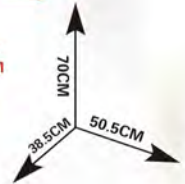

Product size:
54.5x30.5x80cm

HM300191

DESC:	EASEL
PRODUCT SIZE:	32X7.3X52.3CM
PCS/CTN:	12PCS
MEASURE:	91X33X54CM
CBM:	0.162'
G.W.:	22KG
N.W.:	20KG

Product size:
44.5x38x94.5cm

HM347686

DESC: ART CENTRE
 PRODUCT SIZE: 61.8X7X40CM
 PCS/CTN: 12PCS
 MEASURE: 86.5X41.5X63.5CM
 CBM: 0.227'
 G.W.: 27KG
 N.W.: 26KG

HM347960

DESC:	DESK
PRODUCT SIZE:	52X11X65CM
PCS/CTN:	5PCS
MEASURE:	66X57X53.5CM
CBM:	0.201'
G.W.:	13.8KG
N.W.:	12KG

HM307402

DESC:	LEARNING EASEL
PRODUCT SIZE:	50X31.5X5CM
PCS/CTN:	18PCS
MEASURE:	94.5X32X52CM
CBM:	0.157'
G.W.:	27KG
N.W.:	25KG

HM307400

DESC: LEARNING EASEL
 PRODUCT SIZE: 45X29X4.5CM
 PCS/CTN: 24PCS
 MEASURE: 58X46X60CM
 CBM: 0.16'
 G.W.: 33KG
 N.W.: 31KG

With 6 picture discs, each with 6 images!

include 84 PCS

HM308117

DESC: PROJECTOR DESK
 PRODUCT SIZE: 75.5X50.5X10.5CM
 PCS/CTN: 6PCS
 MEASURE: 63x51.5x77.5CM
 CBM: 0.253'
 G.W.: 22KG
 N.W.: 20KG

HM334705

DESC: DRAWING BOARD
 PRODUCT SIZE: 83X37X5.7CM
 PCS/CTN: 18PCS
 MEASURE: 55x35.5x4.5CM
 CBM: 0.175'
 G.W.: 17KG
 N.W.: 15KG

Product size: 43.6X35cm

HM334701

DESC: DRAWING BOARD
 PRODUCT SIZE: 83X37X5.7CM
 PCS/CTN: 18PCS
 MEASURE: 55x35.5x4.5CM
 CBM: 0.175'
 G.W.: 17KG
 N.W.: 15KG