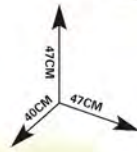

HM331501

DESC:	DESK
PRODUCT SIZE:	54X35X16.3CM
PCS/CTN:	6PCS
MEASURE:	55X51X71CM
CBM:	0.199'
G.W.:	12.5KG
N.W.:	10.8KG

HM347318

DESC:	EASEL
PRODUCT SIZE:	55X14.5X83.3CM
PCS/CTN:	3PCS
MEASURE:	56X45.5X85CM
CBM:	0.216'
G.W.:	15.4KG
N.W.:	13.6KG

Product size:
54.5x30.5x80cm

HM300191

DESC:	EASEL
PRODUCT SIZE:	32X7.3X52.3CM
PCS/CTN:	12PCS
MEASURE:	91X33X54CM
CBM:	0.162'
G.W.:	22KG
N.W.:	20KG

Product size:
44.5x38x94.5cm

HM347686

DESC: ART CENTRE
 PRODUCT SIZE: 61.8X7X40CM
 PCS/CTN: 12PCS
 MEASURE: 86.5X41.5X63.5CM
 CBM: 0.227'
 G.W.: 27KG
 N.W.: 26KG