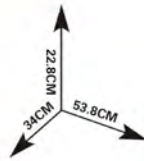

HM602935
G.W:18 KG N.W:16 KG
DOZ:3 SIZE: 20*11*25 CM
CTN SIZE: 78*43.5*75 CM

HM385517
G.W:24.5 KG N.W:21.5 KG
DOZ:3 SIZE: 29*9*23 CM
CTN SIZE: 91.5*50*63 CM

HM465999
G.W:27 KG N.W:25 KG
DOZ:3 SIZE: 32.5*9.5*20.5 CM
CTN SIZE: 101*33.5*88 CM

HM466000
G.W:18 KG N.W:16 KG
DOZ:2 SIZE: 30.5*8.5*23.5 CM
CTN SIZE: 83*34*101 CM

HM356310
G.W:26.5 KG N.W:24.5 KG
DOZ:6 SIZE: 14.7*14.7*13.3 CM
CTN SIZE: 93*48*62 CM

HM313774
G.W:18.5 KG N.W:16.5 KG
DOZ:3 SIZE: 19*16.5*19.5 CM
CTN SIZE: 62*54*87 CM

HM326919
G.W:20 KG N.W:18 KG
DOZ:3 SIZE: 31*10*18 CM
CTN SIZE: 97*34.5*78 CM

HM356301
G.W:23 KG N.W:20 KG
DOZ:6 SIZE: 14.2*14.2*14.2 CM
CTN SIZE: 90*32*95 CM

HM362895
G.W:17 KG N.W:15 KG
DOZ:4 SIZE: 17.5*10*13.5 CM
CTN SIZE: 86.5*30.5*86 CM

HM362897
G.W:17 KG N.W:15 KG
DOZ:4 SIZE: 17.5*10*13.5 CM
CTN SIZE: 86.5*30.5*86 CM

Professional Baby toys building block toys manufacturers

HM418589

DESC:	DESK
PRODUCT SIZE:	52X11X65CM
PCS/CTN:	5PCS
MEASURE:	66X57X53.5CM
CBM:	0.201'
G.W.:	13.8KG
N.W.:	12KG